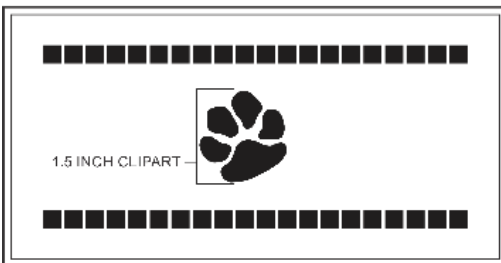

LARGEST CLIPART LIBRARY IN THE INDUSTRY

LAYOUT # 1 CLIPART TO LEFT OF TEXT

LAYOUT # 2 CLIPART TO RIGHT OF TEXT

Layout 1 & 2:
Number of characters is 15 per line, including spaces and punctuation, clipart height equals 2 inches.

LAYOUT # 3 CLIPART AS LINE OF TEXT

LAYOUT # 4 CLIPART AS LINE OF TEXT

Layout 3, 4, & 5:
Number of characters is 20 per line, including spaces and punctuation, clipart height equals 1 1/2 inches.

LAYOUT # 5 CLIPART AS LINE OF TEXT

LAYOUT # 6 CLIPART AS LINE OF TEXT

Layout 6 & 7:
Number of characters is 20 including spaces and punctuation, Limited to one line of text, clipart height equals 2 inches.

LAYOUT # 7 CLIPART AS LINE OF TEXT