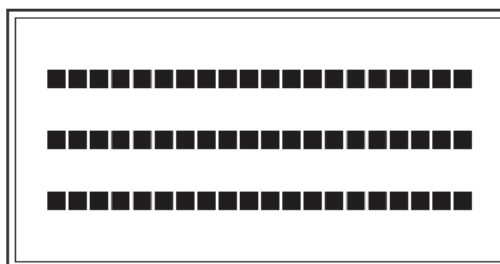

LAYOUT # 3 CLIPART AS LINE OF TEXT

LAYOUT # 4 CLIPART AS LINE OF TEXT

Layout 3, 4, & 5:
Number of characters is 20 per line, including spaces and punctuation, clipart height equals 1 1/2 inches.

LAYOUT # 5 CLIPART AS LINE OF TEXT

LAYOUT # 6 CLIPART AS LINE OF TEXT

Layout 6 & 7:
Number of characters is 20 including spaces and punctuation, Limited to one line of text, clipart height equals 2 inches.

LAYOUT # 7 CLIPART AS LINE OF TEXT

LAYOUT # 8 NO CLIPART

Layout 8:
No Clipart, Number of characters is 20 per line including spaces and punctuation, up to 3 lines of text.

Layout 9, 10, & 11: Number of characters is 20 per line, including spaces and punctuation, up to 4 lines of text, clipart height equals 2 inches, (9) clipart located below text, (10) above text, or (11) center of brick.