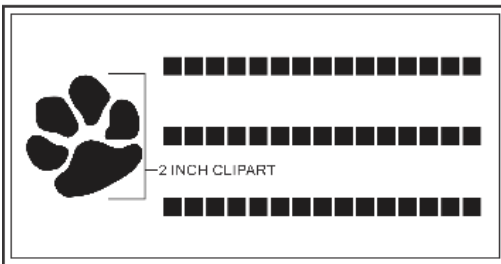

LARGEST CLIPART LIBRARY IN THE INDUSTRY

LAYOUT # 1 CLIPART TO LEFT OF TEXT

LAYOUT # 2 CLIPART TO RIGHT OF TEXT

Layout 1 & 2:
Number of characters is 15 per line, including spaces and punctuation, clipart height equals 2 inches.

LAYOUT # 3 CLIPART AS LINE OF TEXT

LAYOUT # 4 CLIPART AS LINE OF TEXT

Layout 3, 4, & 5:
Number of characters is 20 per line, including spaces and punctuation, clipart height equals 1 1/2 inches.

LAYOUT # 5 CLIPART AS LINE OF TEXT

LAYOUT # 6 CLIPART AS LINE OF TEXT

Layout 6 & 7:
Number of characters is 20 including spaces and punctuation, Limited to one line of text, clipart height equals 2 inches.

LAYOUT # 7 CLIPART AS LINE OF TEXT