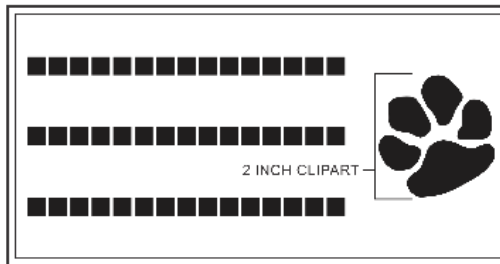

LARGEST CLIPART LIBRARY IN THE INDUSTRY

LAYOUT # 1 CLIPART TO LEFT OF TEXT

LAYOUT # 2 CLIPART TO RIGHT OF TEXT

Layout 1 & 2:
Number of characters is 15 per line, including spaces and punctuation, clipart height equals 2 inches.

LAYOUT # 3 CLIPART AS LINE OF TEXT

LAYOUT # 4 CLIPART AS LINE OF TEXT

Layout 3, 4, & 5:
Number of characters is 20 per line, including spaces and punctuation, clipart height equals 1 1/2 inches.

LAYOUT # 5 CLIPART AS LINE OF TEXT

LAYOUT # 6 CLIPART AS LINE OF TEXT

Layout 6 & 7:
Number of characters is 20 including spaces and punctuation, Limited to one line of text, clipart height equals 2 inches.

LAYOUT # 7 CLIPART AS LINE OF TEXT