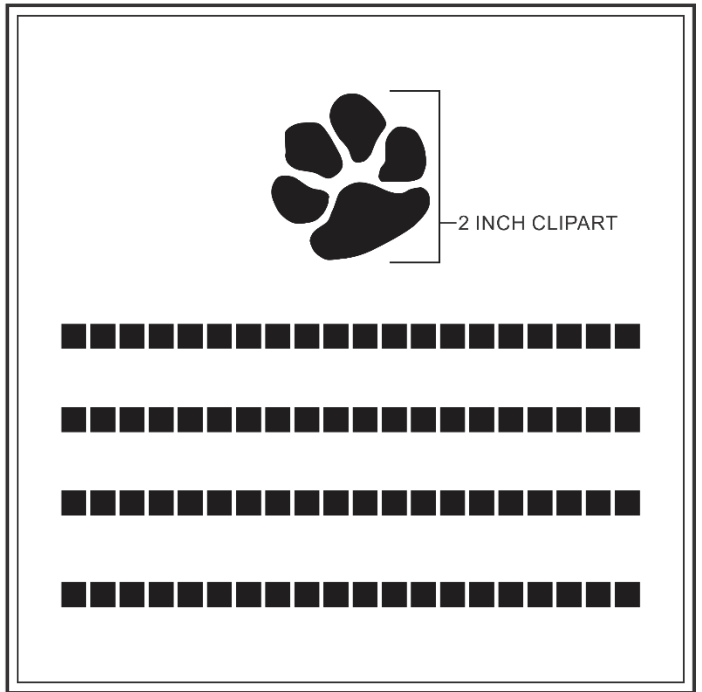

LARGEST CLIPART LIBRARY IN THE INDUSTRY

LAYOUT # 1 CLIPART TO LEFT OF TEXT

LAYOUT # 2 CLIPART TO RIGHT OF TEXT

Layout 1 & 2:
Number of characters is 15 per line, including spaces and punctuation, clipart height equals 2 inches.

LAYOUT # 6 CLIPART AS LINE OF TEXT

Layout 6 & 7:
Number of characters is 20 including spaces and punctuation, Limited to one line of text, clipart height equals 2 inches.

LAYOUT # 7 CLIPART AS LINE OF TEXT

LAYOUT # 8 NO CLIPART

Layout 8:
No Clipart, Number of characters is 20 per line including spaces and punctuation, up to 3 lines of text.

Layout 9, 10, & 11: Number of characters is 20 per line, including spaces and punctuation, up to 4 lines of text, clipart height equals 2 inches, (9) clipart located below text, (10) above text, or (11) center of brick.

Layout 12: No Clipart, Number of characters is 20 per line including spaces and punctuation, up to 6 lines of text.

LAYOUT # 9 CLIPART BELOW TEXT

LAYOUT # 10 CLIPART ABOVE TEXT

LAYOUT # 11 CLIPART CENTERED IN TEXT