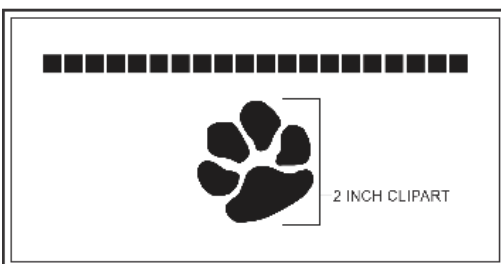

LARGEST CLIPART LIBRARY IN THE INDUSTRY

LAYOUT # 1 CLIPART TO LEFT OF TEXT

LAYOUT # 2 CLIPART TO RIGHT OF TEXT

Layout 1 & 2:
Number of characters is 15 per line, including spaces and punctuation, clipart height equals 2 inches.

LAYOUT # 3 CLIPART AS LINE OF TEXT

LAYOUT # 4 CLIPART AS LINE OF TEXT

Layout 3, 4, & 5:
Number of characters is 20 per line, including spaces and punctuation, clipart height equals 1 1/2 inches.

LAYOUT # 5 CLIPART AS LINE OF TEXT

LAYOUT # 6 CLIPART AS LINE OF TEXT

Layout 6 & 7:
Number of characters is 20 including spaces and punctuation, Limited to one line of text, clipart height equals 2 inches.

LAYOUT # 7 CLIPART AS LINE OF TEXT