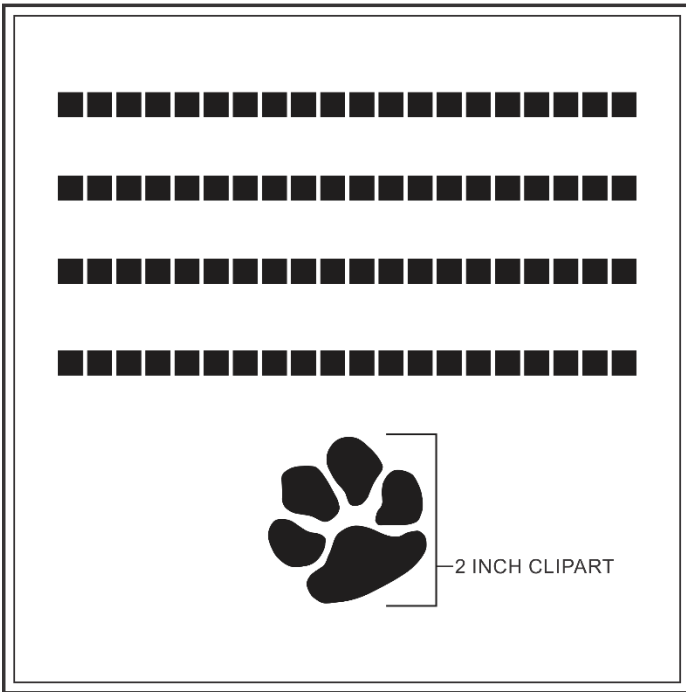

LARGEST CLIPART LIBRARY IN THE INDUSTRY

LAYOUT # 1 CLIPART TO LEFT OF TEXT

LAYOUT # 2 CLIPART TO RIGHT OF TEXT

Layout 1 & 2:
Number of characters is 15 per line, including spaces and punctuation, clipart height equals 2 inches.

LAYOUT # 6 CLIPART AS LINE OF TEXT

Layout 6 & 7:
Number of characters is 20 including spaces and punctuation, Limited to one line of text, clipart height equals 2 inches.

LAYOUT # 7 CLIPART AS LINE OF TEXT

LAYOUT # 8 NO CLIPART

Layout 8:
No Clipart, Number of characters is 20 per line including spaces and punctuation, up to 3 lines of text.

Layout 9, 10, & 11: Number of characters is 20 per line, including spaces and punctuation, up to 4 lines of text, clipart height equals 2 inches, (9) clipart located below text, (10) above text, or (11) center of brick.

Layout 12: No Clipart, Number of characters is 20 per line including spaces and punctuation, up to 6 lines of text.

LAYOUT # 9 CLIPART BELOW TEXT

LAYOUT # 10 CLIPART ABOVE TEXT

LAYOUT # 11 CLIPART CENTERED IN TEXT