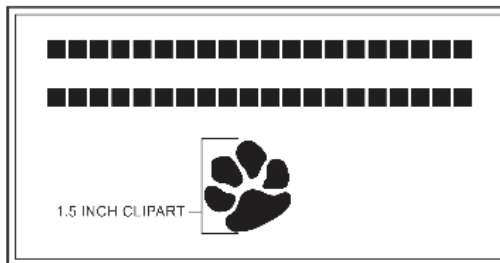

LARGEST CLIPART LIBRARY IN THE INDUSTRY

LAYOUT # 1 CLIPART TO LEFT OF TEXT

LAYOUT # 2 CLIPART TO RIGHT OF TEXT

Layout 1 & 2:
Number of characters is 15 per line, including spaces and punctuation, clipart height equals 2 inches.

LAYOUT # 3 CLIPART AS LINE OF TEXT

LAYOUT # 4 CLIPART AS LINE OF TEXT

Layout 3, 4, & 5:
Number of characters is 20 per line, including spaces and punctuation, clipart height equals 1 1/2 inches.

LAYOUT # 5 CLIPART AS LINE OF TEXT

LAYOUT # 6 CLIPART AS LINE OF TEXT

Layout 6 & 7:
Number of characters is 20 including spaces and punctuation, Limited to one line of text, clipart height equals 2 inches.

LAYOUT # 7 CLIPART AS LINE OF TEXT