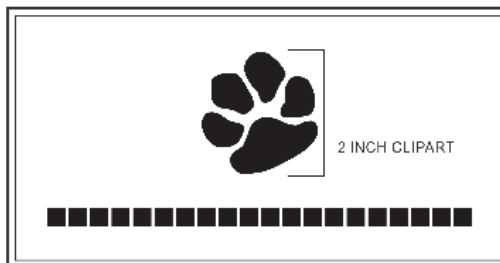

LARGEST CLIPART LIBRARY IN THE INDUSTRY

LAYOUT # 1 CLIPART TO LEFT OF TEXT

LAYOUT # 2 CLIPART TO RIGHT OF TEXT

Layout 1 & 2:
Number of characters is 15 per line, including spaces and punctuation, clipart height equals 2 inches.

LAYOUT # 3 CLIPART AS LINE OF TEXT

LAYOUT # 4 CLIPART AS LINE OF TEXT

Layout 3, 4, & 5:
Number of characters is 20 per line, including spaces and punctuation, clipart height equals 1 1/2 inches.

LAYOUT # 5 CLIPART AS LINE OF TEXT

LAYOUT # 6 CLIPART AS LINE OF TEXT

Layout 6 & 7:
Number of characters is 20 including spaces and punctuation, Limited to one line of text, clipart height equals 2 inches.

LAYOUT # 7 CLIPART AS LINE OF TEXT