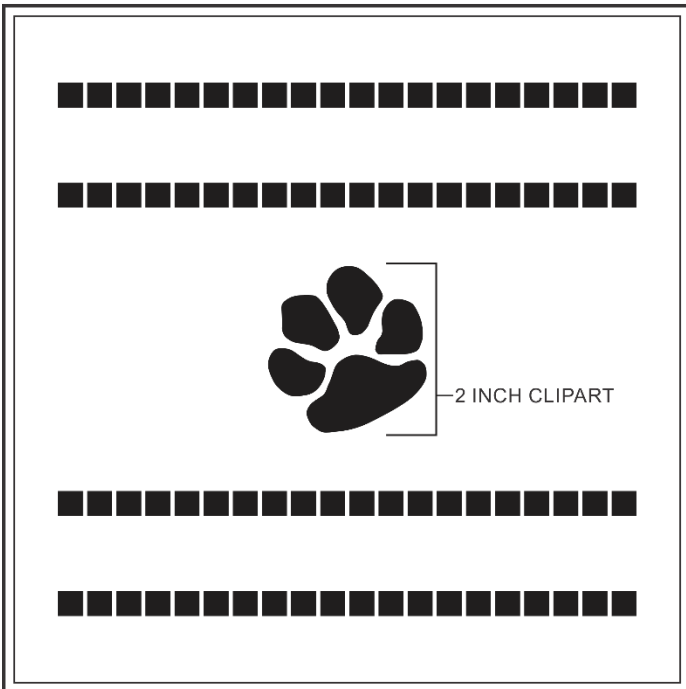

LARGEST CLIPART LIBRARY IN THE INDUSTRY

LAYOUT # 1 CLIPART TO LEFT OF TEXT

LAYOUT # 2 CLIPART TO RIGHT OF TEXT

Layout 1 & 2:
Number of characters is 15 per line, including spaces and punctuation, clipart height equals 2 inches.

LAYOUT # 8 NO CLIPART

Layout 8:
No Clipart, Number of characters is 20 per line including spaces and punctuation, up to 3 lines of text.

Layout 9, 10, & 11: Number of characters is 20 per line, including spaces and punctuation, up to 4 lines of text, clipart height equals 2 inches, (9) clipart located below text, (10) above text, or (11) center of brick.

Layout 12: No Clipart, Number of characters is 20 per line including spaces and punctuation, up to 6 lines of text.

LAYOUT # 9 CLIPART BELOW TEXT

LAYOUT # 10 CLIPART ABOVE TEXT

LAYOUT # 11 CLIPART CENTERED IN TEXT

LAYOUT # 12 NO CLIPART

Layout 13: 4 8X8 Bricks placed together creating a **16X16 Array** (OPTIONS 1 & 2 STANDARD PRICING)

Option 1: Number of characters is 20 per line, including spaces and punctuation, 3 bricks engraved with up to 6 lines of text, 1 brick engraved with clipart 7 inches in height