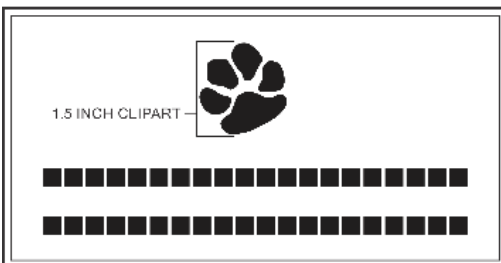

LARGEST CLIPART LIBRARY IN THE INDUSTRY

LAYOUT # 1 CLIPART TO LEFT OF TEXT

LAYOUT # 2 CLIPART TO RIGHT OF TEXT

Layout 1 & 2:
Number of characters is 15 per line, including spaces and punctuation, clipart height equals 2 inches.

LAYOUT # 3 CLIPART AS LINE OF TEXT

LAYOUT # 4 CLIPART AS LINE OF TEXT

Layout 3, 4, & 5:
Number of characters is 20 per line, including spaces and punctuation, clipart height equals 1 1/2 inches.

LAYOUT # 5 CLIPART AS LINE OF TEXT

LAYOUT # 6 CLIPART AS LINE OF TEXT

Layout 6 & 7:
Number of characters is 20 including spaces and punctuation, Limited to one line of text, clipart height equals 2 inches.

LAYOUT # 7 CLIPART AS LINE OF TEXT