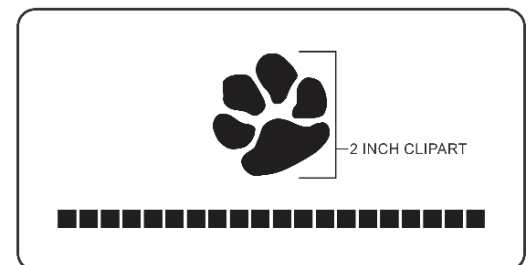

Layout 1 & 2:
Number of characters is 15 per line, including spaces and punctuation, clipart height equals 2 inches.

**LAYOUT # 1
CLIPART TO LEFT OF TEXT**

**LAYOUT # 2
CLIPART TO RIGHT OF TEXT**

Layout 3, 4, & 5:
Number of characters is 20 per line, including spaces and punctuation, clipart height equals 1 1/2 inches.

**LAYOUT # 3
CLIPART AS LINE OF TEXT**

**LAYOUT # 4
CLIPART AS LINE OF TEXT**

Layout 6 & 7:
Number of characters is 20 including spaces and punctuation, Limited to one line of text, clipart height equals 2 inches.

**LAYOUT # 5
CLIPART AS LINE OF TEXT**

**LAYOUT # 6
CLIPART AS LINE OF TEXT**

Layout 8: No Clipart, Number of characters is 20 per line including spaces and punctuation, up to 3 lines of text.

**LAYOUT # 7
CLIPART AS LINE OF TEXT**

**LAYOUT # 8
NO CLIPART**

Layout Options 8X8

The most popular layout choice and recommended by Fundraising Brick is layout #10 with the clipart engraved to the left of the text 2" in size.

Layout 9, 10, & 11: Number of characters is 20 per line, including spaces and punctuation, up to 4 lines of text, clipart height equals 2 inches.