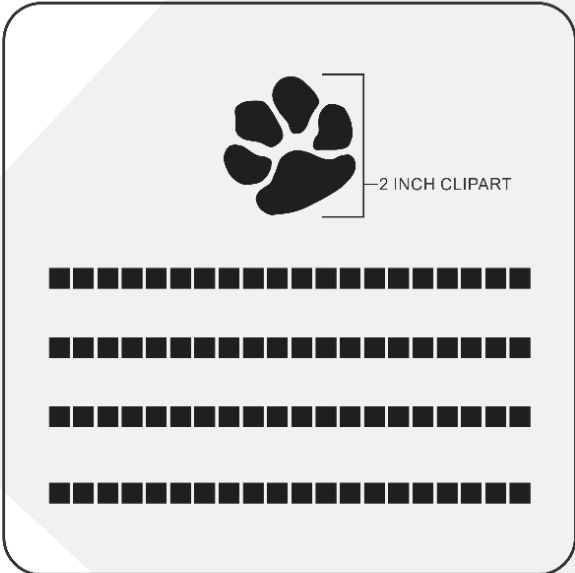

**LARGEST
CLIPART
LIBRARY**
IN THE INDUSTRY

FUNDRAISING BRICK

Layout Options 4X8

The most popular layout choice and recommended by Fundraising Brick is layout #1 with the clipart engraved to the left of the text 2" in size.

**LAYOUT # 5
CLIPART AS LINE OF TEXT**

**LAYOUT # 6
CLIPART AS LINE OF TEXT**

Layout 8: No Clipart, Number of characters is 20 per line including spaces and punctuation, up to 3 lines of text.

**LAYOUT # 7
CLIPART AS LINE OF TEXT**

**LAYOUT # 8
NO CLIPART**

Layout Options 8X8

The most popular layout choice and recommended by Fundraising Brick is layout #10 with the clipart engraved to the left of the text 2" in size.

Layout 9, 10, & 11: Number of characters is 20 per line, including spaces and punctuation, up to 4 lines of text, clipart height equals 2 inches.

Layout 12: No Clipart, Number of characters is 20 per line including spaces and punctuation, up to 6 lines of text.

**LAYOUT # 9
CLIPART BELOW TEXT**

**LAYOUT # 10
CLIPART ABOVE TEXT**

**LAYOUT # 11
CLIPART CENTERED IN TEXT**