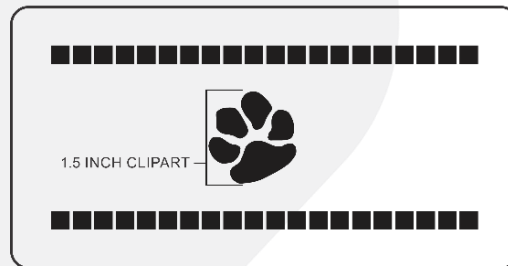

**LARGEST
CLIPART
LIBRARY**
IN THE INDUSTRY

FUNDRAISING BRICK

Layout Options 4X8

The most popular layout choice and recommended by Fundraising Brick is layout #1 with the clipart engraved to the left of the text 2" in size.

Layout 1 & 2:
Number of characters is 15 per line, including spaces and punctuation, clipart height equals 2 inches.

**LAYOUT # 1
CLIPART TO LEFT OF TEXT**

**LAYOUT # 2
CLIPART TO RIGHT OF TEXT**

Layout 3, 4, & 5:
Number of characters is 20 per line, including spaces and punctuation, clipart height equals 1 1/2 inches.

**LAYOUT # 3
CLIPART AS LINE OF TEXT**

**LAYOUT # 4
CLIPART AS LINE OF TEXT**

Layout 6 & 7:
Number of characters is 20 including spaces and punctuation, Limited to one line of text, clipart height equals 2 inches.

**LAYOUT # 8
NO CLIPART**

Layout Options 8X8

The most popular layout choice and recommended by Fundraising Brick is layout #10 with the clipart engraved to the left of the text 2" in size.

Layout 9, 10, & 11: Number of characters is 20 per line, including spaces and punctuation, up to 4 lines of text, clipart height equals 2 inches.