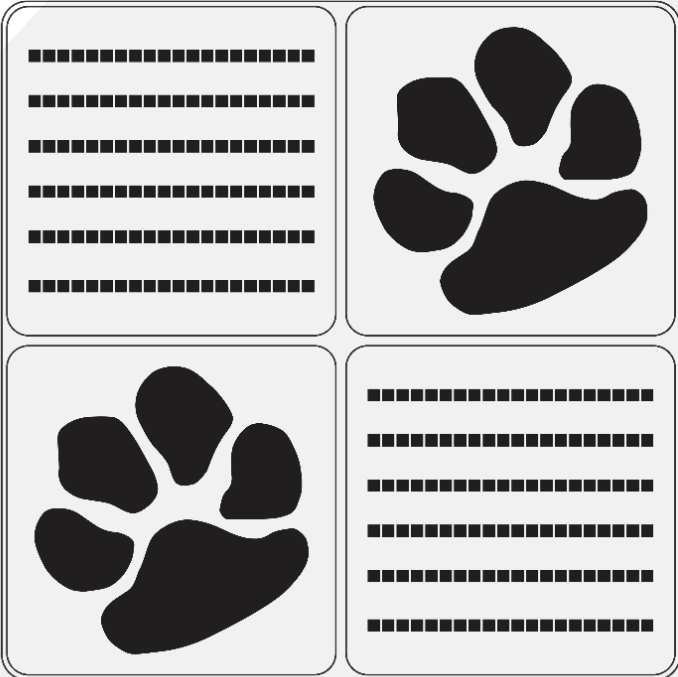

**LAYOUT # 8
NO CLIPART**

Layout Options 8X8

The most popular layout choice and recommended by Fundraising Brick is layout #10 with the clipart engraved to the left of the text 2" in size.

Layout 9, 10, & 11: Number of characters is 20 per line, including spaces and punctuation, up to 4 lines of text, clipart height equals 2 inches.

Layout 12: No Clipart, Number of characters is 20 per line including spaces and punctuation, up to 6 lines of text.

**LAYOUT # 9
CLIPART BELOW TEXT**

**LAYOUT # 10
CLIPART ABOVE TEXT**

**LAYOUT # 11
CLIPART CENTERED IN TEXT**

**LAYOUT # 12
NO CLIPART**

Layout 13: 4 8X8 Bricks placed together creating a 16X16 Array

Option 1: Number of characters is 20 per line, including spaces and punctuation, up to 6 lines of text on 3 of the bricks, clipart height equals 7 inches on the 1 brick