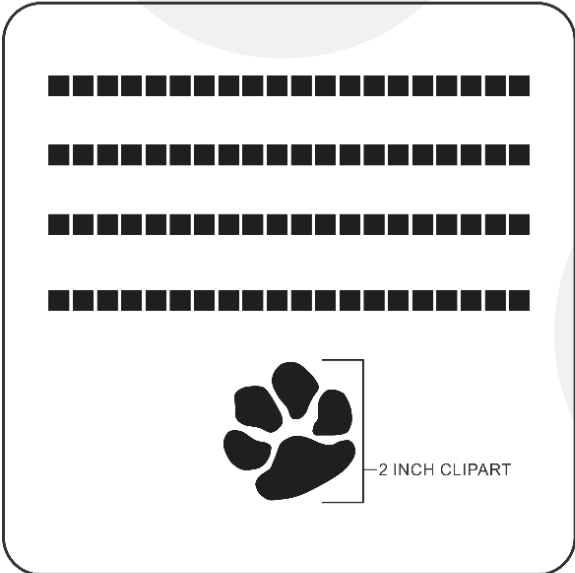

Layout 1 & 2:
Number of characters is 15 per line, including spaces and punctuation, clipart height equals 2 inches.

**LAYOUT # 1
CLIPART TO LEFT OF TEXT**

**LAYOUT # 2
CLIPART TO RIGHT OF TEXT**

Layout 3, 4, & 5:
Number of characters is 20 per line, including spaces and punctuation, clipart height equals 1 1/2 inches.

**LAYOUT # 3
CLIPART AS LINE OF TEXT**

**LAYOUT # 4
CLIPART AS LINE OF TEXT**

Layout 6 & 7:
Number of characters is 20 including spaces and punctuation, Limited to one line of text, clipart height equals 2 inches.

**LAYOUT # 8
NO CLIPART**

Layout Options 8X8

The most popular layout choice and recommended by Fundraising Brick is layout #10 with the clipart engraved to the left of the text 2" in size.

Layout 9, 10, & 11: Number of characters is 20 per line, including spaces and punctuation, up to 4 lines of text, clipart height equals 2 inches.

Layout 12: No Clipart, Number of characters is 20 per line including spaces and punctuation, up to 6 lines of text.

**LAYOUT # 9
CLIPART BELOW TEXT**

**LAYOUT # 10
CLIPART ABOVE TEXT**

**LAYOUT # 11
CLIPART CENTERED IN TEXT**