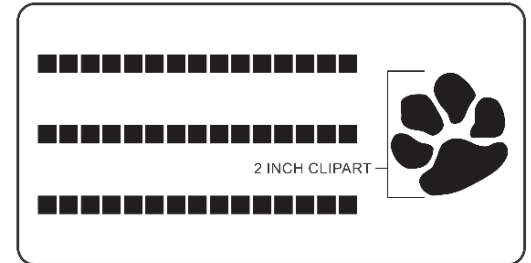

**LARGEST
CLIPART
LIBRARY**
IN THE INDUSTRY

FUNDRAISING BRICK

Layout Options 4X8

The most popular layout choice and recommended by Fundraising Brick is layout #1 with the clipart engraved to the left of the text 2" in size.

Layout 1 & 2:
Number of characters is 15 per line, including spaces and punctuation, clipart height equals 2 inches.

**LAYOUT # 1
CLIPART TO LEFT OF TEXT**

**LAYOUT # 2
CLIPART TO RIGHT OF TEXT**

Layout 3, 4, & 5:
Number of characters is 20 per line, including spaces and punctuation, clipart height equals 1 1/2 inches.

**LAYOUT # 3
CLIPART AS LINE OF TEXT**

**LAYOUT # 4
CLIPART AS LINE OF TEXT**

Layout 6 & 7:
Number of characters is 20 including spaces and punctuation, Limited to one line of text, clipart height equals 2 inches.

**LAYOUT # 8
NO CLIPART**

Layout Options 8X8

The most popular layout choice and recommended by Fundraising Brick is layout #10 with the clipart engraved to the left of the text 2" in size.

Layout 9, 10, & 11: Number of characters is 20 per line, including spaces and punctuation, up to 4 lines of text, clipart height equals 2 inches.