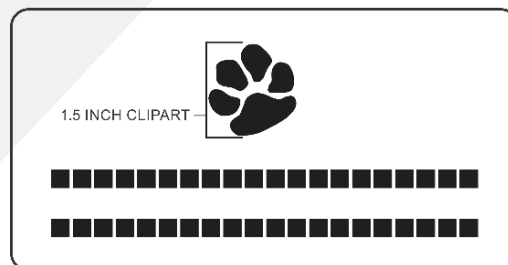

**LARGEST
CLIPART
LIBRARY**
IN THE INDUSTRY

FUNDRAISING BRICK

Layout Options 4X8

The most popular layout choice and recommended by Fundraising Brick is layout #1 with the clipart engraved to the left of the text 2" in size.

Layout 1 & 2:
Number of characters is 15 per line, including spaces and punctuation, clipart height equals 2 inches.

**LAYOUT # 1
CLIPART TO LEFT OF TEXT**

**LAYOUT # 2
CLIPART TO RIGHT OF TEXT**

Layout 3, 4, & 5:
Number of characters is 20 per line, including spaces and punctuation, clipart height equals 1 1/2 inches.

**LAYOUT # 3
CLIPART AS LINE OF TEXT**

**LAYOUT # 4
CLIPART AS LINE OF TEXT**

Layout 6 & 7:
Number of characters is 20 including spaces and punctuation, Limited to one line of text, clipart height equals 2 inches.

**LAYOUT # 5
CLIPART AS LINE OF TEXT**

**LAYOUT # 6
CLIPART AS LINE OF TEXT**

Layout 8: No Clipart, Number of characters is 20 per line including spaces and punctuation, up to 3 lines of text.

**LAYOUT # 7
CLIPART AS LINE OF TEXT**