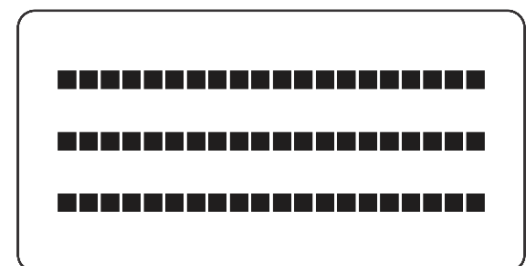

**LAYOUT # 5
CLIPART AS LINE OF TEXT**

**LAYOUT # 6
CLIPART AS LINE OF TEXT**

Layout 8: No Clipart, Number of characters is 20 per line including spaces and punctuation, up to 3 lines of text.

**LAYOUT # 7
CLIPART AS LINE OF TEXT**

**LAYOUT # 8
NO CLIPART**

Layout Options 8X8

The most popular layout choice and recommended by Fundraising Brick is layout #10 with the clipart engraved to the left of the text 2" in size.

Layout 9, 10, & 11: Number of characters is 20 per line, including spaces and punctuation, up to 4 lines of text, clipart height equals 2 inches.