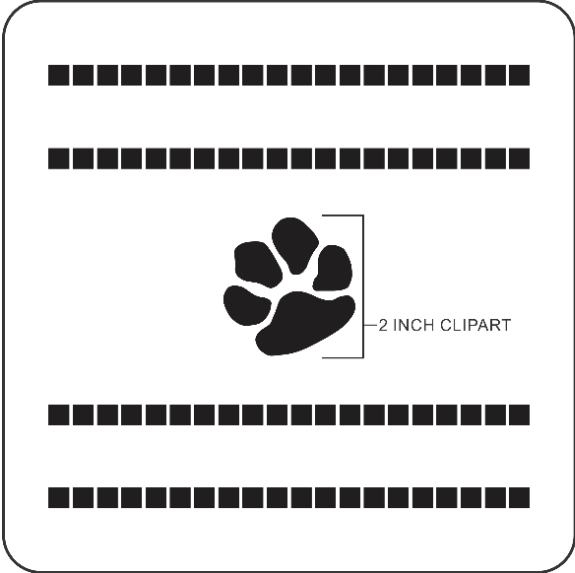

Layout 1 & 2:
Number of characters is 15 per line, including spaces and punctuation, clipart height equals 2 inches.

**LAYOUT # 1
CLIPART TO LEFT OF TEXT**

**LAYOUT # 2
CLIPART TO RIGHT OF TEXT**

Layout 3, 4, & 5:
Number of characters is 20 per line, including spaces and punctuation, clipart height equals 1 1/2 inches.

**LAYOUT # 8
NO CLIPART**

Layout Options 8X8

The most popular layout choice and recommended by Fundraising Brick is layout #10 with the clipart engraved to the left of the text 2" in size.

Layout 9, 10, & 11: Number of characters is 20 per line, including spaces and punctuation, up to 4 lines of text, clipart height equals 2 inches.

Layout 12: No Clipart, Number of characters is 20 per line including spaces and punctuation, up to 6 lines of text.

**LAYOUT # 9
CLIPART BELOW TEXT**

**LAYOUT # 10
CLIPART ABOVE TEXT**

**LAYOUT # 11
CLIPART CENTERED IN TEXT**

**LAYOUT # 12
NO CLIPART**

Layout 13: 4 8X8 Bricks placed together creating a 16X16 Array

Option 1: Number of characters is 20 per line, including spaces and punctuation, up to 6 lines of text on 3 of the bricks, clipart height equals 7 inches on the 1 brick