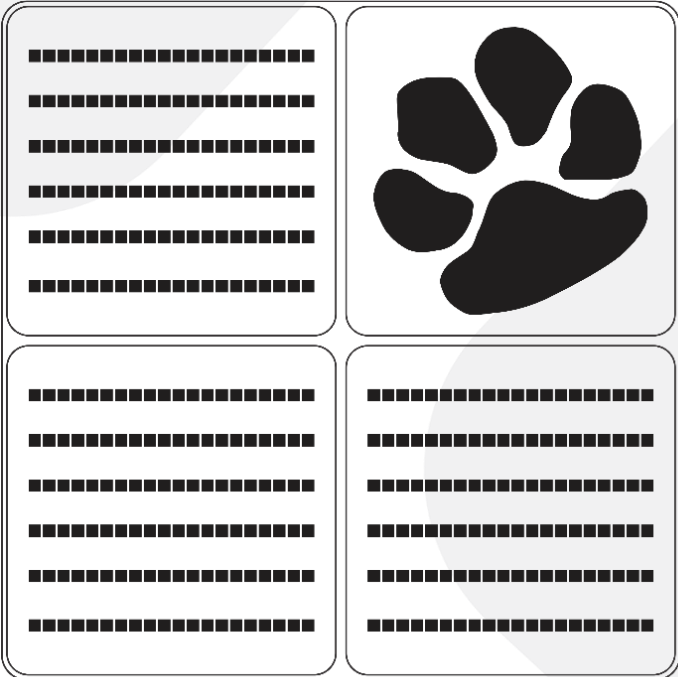

**LAYOUT # 8
NO CLIPART**

Layout Options 8X8

The most popular layout choice and recommended by Fundraising Brick is layout #10 with the clipart engraved to the left of the text 2" in size.

Layout 9, 10, & 11: Number of characters is 20 per line, including spaces and punctuation, up to 4 lines of text, clipart height equals 2 inches.

Layout 12: No Clipart, Number of characters is 20 per line including spaces and punctuation, up to 6 lines of text.

**LAYOUT # 9
CLIPART BELOW TEXT**

**LAYOUT # 10
CLIPART ABOVE TEXT**

**LAYOUT # 11
CLIPART CENTERED IN TEXT**

**LAYOUT # 12
NO CLIPART**

Layout 13: 4 8X8 Bricks placed together creating a 16X16 Array

Option 1: Number of characters is 20 per line, including spaces and punctuation, up to 6 lines of text on 3 of the bricks, clipart height equals 7 inches on the 1 brick