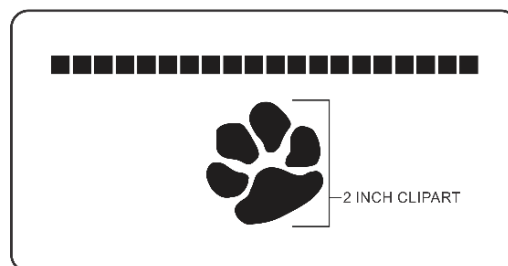

Layout 1 & 2:
Number of characters is 15 per line, including spaces and punctuation, clipart height equals 2 inches.

**LAYOUT # 1
CLIPART TO LEFT OF TEXT**

**LAYOUT # 2
CLIPART TO RIGHT OF TEXT**

Layout 3, 4, & 5:
Number of characters is 20 per line, including spaces and punctuation, clipart height equals 1 1/2 inches.

**LAYOUT # 3
CLIPART AS LINE OF TEXT**

**LAYOUT # 4
CLIPART AS LINE OF TEXT**

Layout 6 & 7:
Number of characters is 20 including spaces and punctuation, Limited to one line of text, clipart height equals 2 inches.

**LAYOUT # 5
CLIPART AS LINE OF TEXT**

**LAYOUT # 6
CLIPART AS LINE OF TEXT**

Layout 8: No Clipart, Number of characters is 20 per line including spaces and punctuation, up to 3 lines of text.

**LAYOUT # 7
CLIPART AS LINE OF TEXT**

**LAYOUT # 8
NO CLIPART**

Layout Options 8X8

The most popular layout choice and recommended by Fundraising Brick is layout #10 with the clipart engraved to the left of the text 2" in size.

Layout 9, 10, & 11: Number of characters is 20 per line, including spaces and punctuation, up to 4 lines of text, clipart height equals 2 inches.