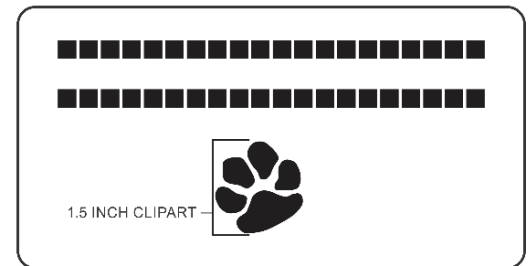

**LARGEST
CLIPART
LIBRARY**
IN THE INDUSTRY

FUNDRAISING BRICK

Layout Options 4X8

The most popular layout choice and recommended by Fundraising Brick is layout #1 with the clipart engraved to the left of the text 2" in size.

Layout 1 & 2:
Number of characters is 15 per line, including spaces and punctuation, clipart height equals 2 inches.

**LAYOUT # 1
CLIPART TO LEFT OF TEXT**

**LAYOUT # 2
CLIPART TO RIGHT OF TEXT**

Layout 3, 4, & 5:
Number of characters is 20 per line, including spaces and punctuation, clipart height equals 1 1/2 inches.

**LAYOUT # 3
CLIPART AS LINE OF TEXT**

**LAYOUT # 4
CLIPART AS LINE OF TEXT**

Layout 6 & 7:
Number of characters is 20 including spaces and punctuation, Limited to one line of text, clipart height equals 2 inches.

**LAYOUT # 8
NO CLIPART**

Layout Options 8X8

The most popular layout choice and recommended by Fundraising Brick is layout #10 with the clipart engraved to the left of the text 2" in size.

Layout 9, 10, & 11: Number of characters is 20 per line, including spaces and punctuation, up to 4 lines of text, clipart height equals 2 inches.