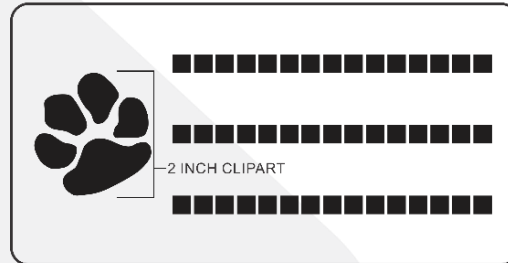

**LARGEST
CLIPART
LIBRARY**
IN THE INDUSTRY

FUNDRAISING BRICK

Layout Options 4X8

The most popular layout choice and recommended by Fundraising Brick is layout #1 with the clipart engraved to the left of the text 2" in size.

Layout 1 & 2:
Number of characters is 15 per line, including spaces and punctuation, clipart height equals 2 inches.

**LAYOUT # 1
CLIPART TO LEFT OF TEXT**

**LAYOUT # 2
CLIPART TO RIGHT OF TEXT**

Layout 3, 4, & 5:
Number of characters is 20 per line, including spaces and punctuation, clipart height equals 1 1/2 inches.

**LAYOUT # 3
CLIPART AS LINE OF TEXT**

**LAYOUT # 4
CLIPART AS LINE OF TEXT**

Layout 6 & 7:
Number of characters is 20 including spaces and punctuation, Limited to one line of text, clipart height equals 2 inches.

**LAYOUT # 8
NO CLIPART**

Layout Options 8X8

The most popular layout choice and recommended by Fundraising Brick is layout #10 with the clipart engraved to the left of the text 2" in size.

Layout 9, 10, & 11: Number of characters is 20 per line, including spaces and punctuation, up to 4 lines of text, clipart height equals 2 inches.