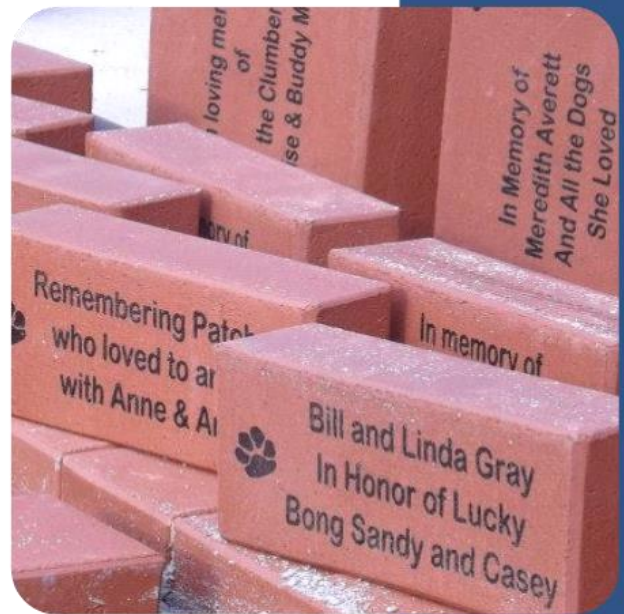

Landmark Gray

Wheatfield

Brick Sizes & Styles

Sizes

Styles

- Chamfered Edge No Lug
- Chamfered Edge With Lug
- Straight Edge No Lug

Most Popular Shade Regimental Red

Mini Replica Bricks

Chamfered Edge
No Lugs
Most Popular

Chamfered Edge
With Lugs

Lugs are spacers on the outer edge of 3 sides of the brick used for installation

Straight Edge
No Lugs

8X8 bricks do not come with lugs. To match styles for your installation, chamfered edge NO LUG is most commonly used.