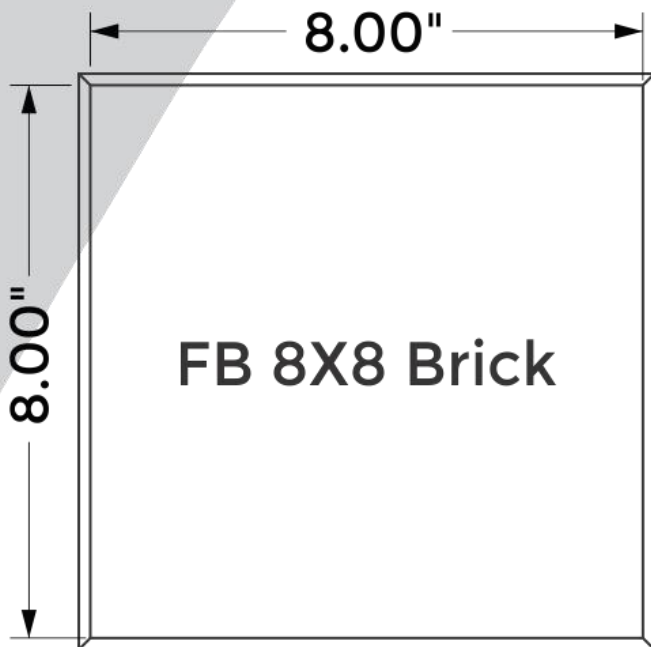

Landmark Gray

Wheatfield

Brick Sizes & Styles

Sizes

Styles

- Chamfered Edge No Lug
- Chamfered Edge With Lug
- Straight Edge No Lug

Most Popular Shade Regimental Red

Mini Replica Bricks

Chamfered Edge
No Lugs
Most Popular

Chamfered Edge
With Lugs

Lugs are spacers on the outer edge of 3 sides of the brick used for installation

Straight Edge
No Lugs

8X8 bricks do not come with lugs. To match styles for your installation, chamfered edge NO LUG is most commonly used.

All sizes are 1/2 thick. Stock tile sizes are 4x8 and 8x8. The actual tiles have square corners.

4X8

In Memory of
James Wiliford
1942 - 2005

8X8

In Loving Memory
Janice Dotten
Beloved Mother
and Friend
“Gone, but never
forgotten”