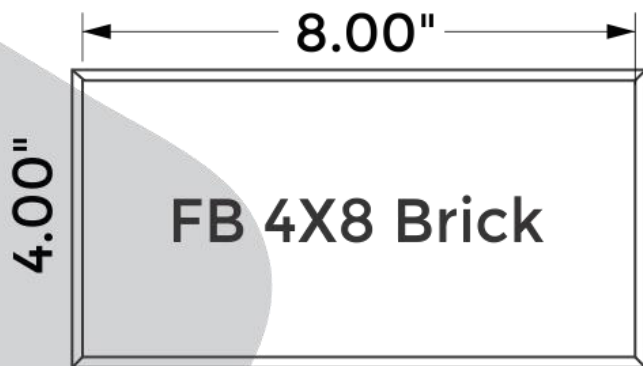

Landmark Gray

Wheatfield

Brick Sizes & Styles

Sizes

Styles

- Chamfered Edge No Lug
- Chamfered Edge With Lug
- Straight Edge No Lug

Most Popular Shade Regimental Red

Mini Replica Bricks

All sizes are 1/2 thick. Stock tile sizes are 4x8 and 8x8. The actual tiles have square corners.

4X8

In Memory of
James Wiliford
1942 - 2005

8X8

In Loving Memory
Janice Dotten
Beloved Mother
and Friend
“Gone, but never
forgotten”