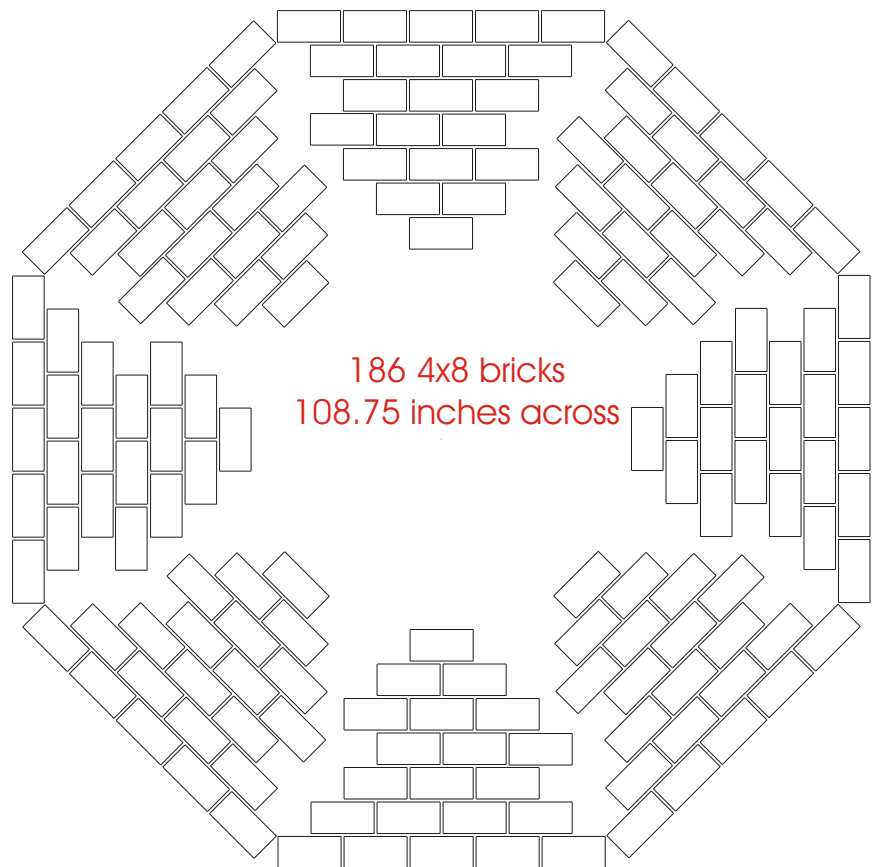

More ideas for your fundraiser!

On left about 5 ½ 4x8
brick in 2'
On right about 8 ½ 4x8
bricks in 2'

About 5 4x8 bricks
in 2' on either side

186 4x8 bricks
108.75 inches across

120 4x8 bricks

Laser Light Technologies, Inc
5 Danuser Dr. Hermann, MO 65041
1-800-459-4455
www.fundraisingbrick.com